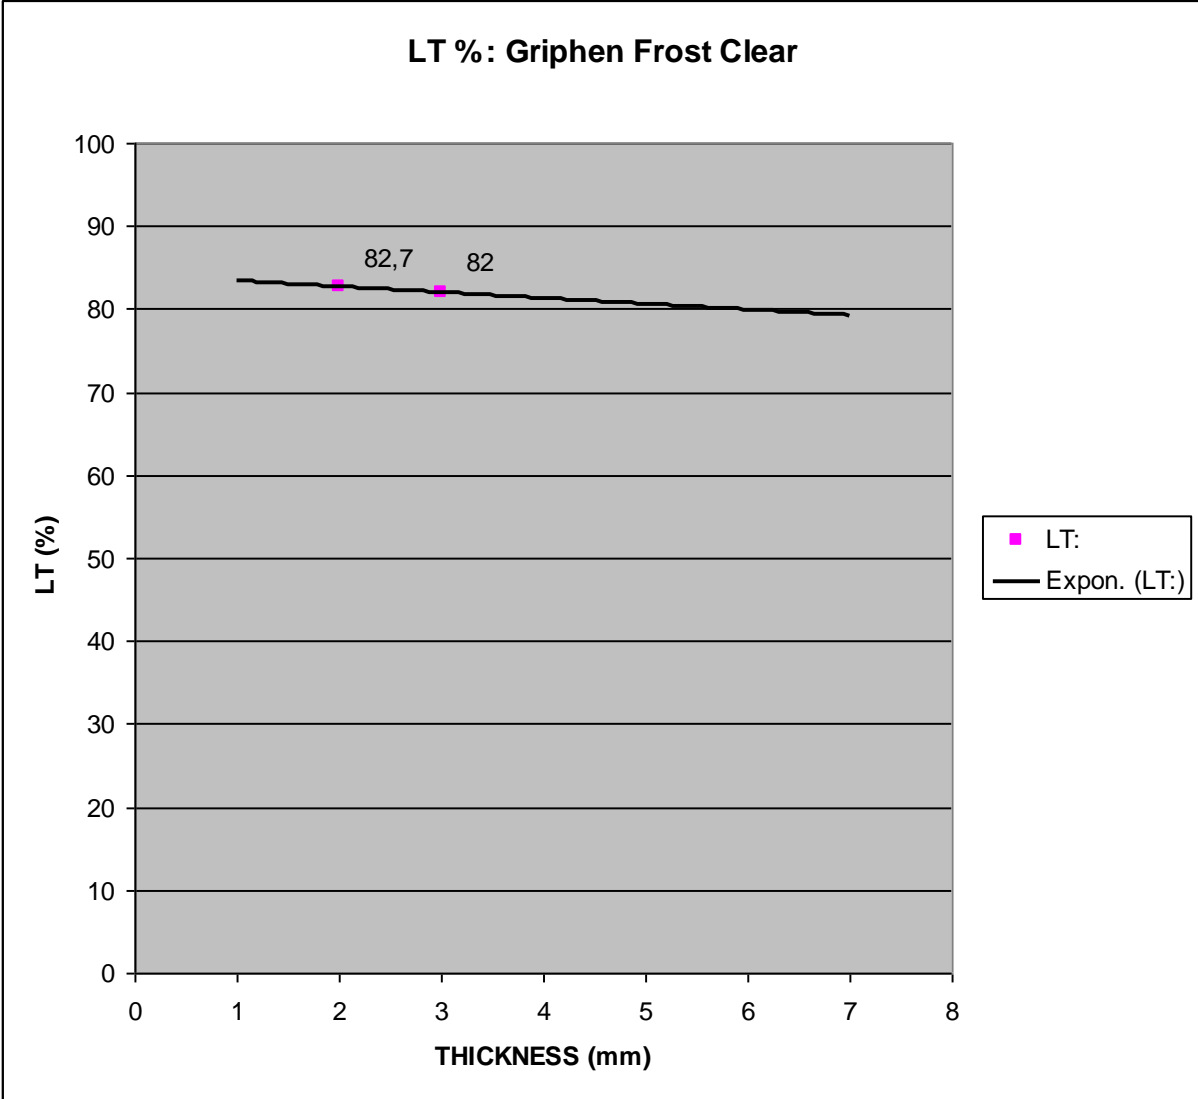

# Griphen® Frost

Typical light transmissions for Griphen® Frost Clear:

These are typical light transmissions.

Product specification allows for a tolerance on these values.

Light transmission is measured to ASTM D1003.