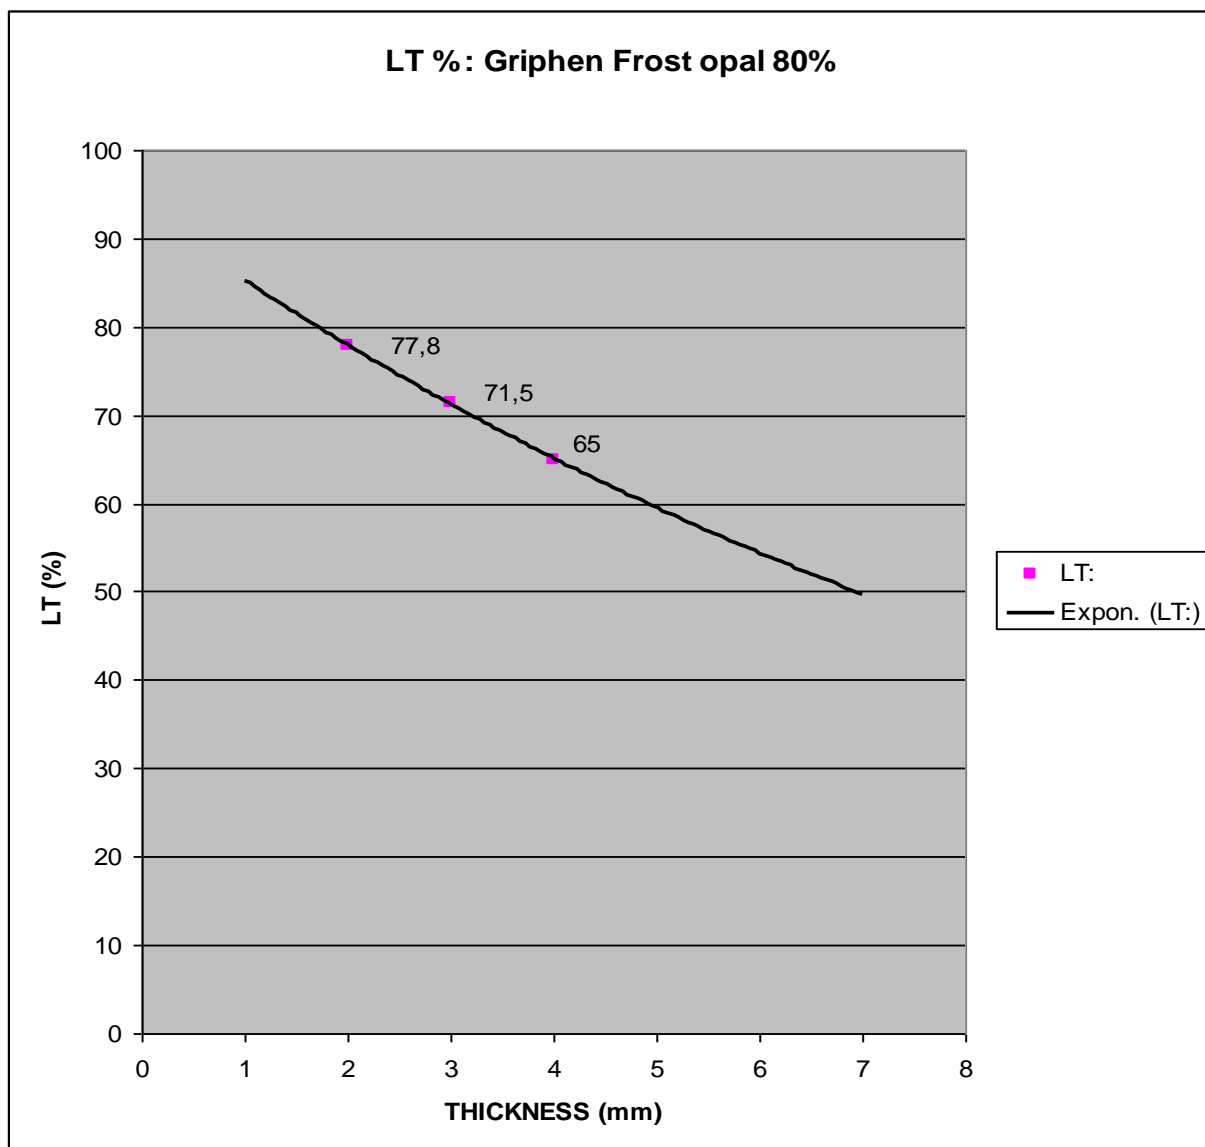

Griphen® Frost Opal 80

Typical light transmissions for Griphen® Frost Opal 80:

These are typical light transmissions.

Product specification allows for a tolerance on these values.

Light transmission is measured to ASTM D1003.