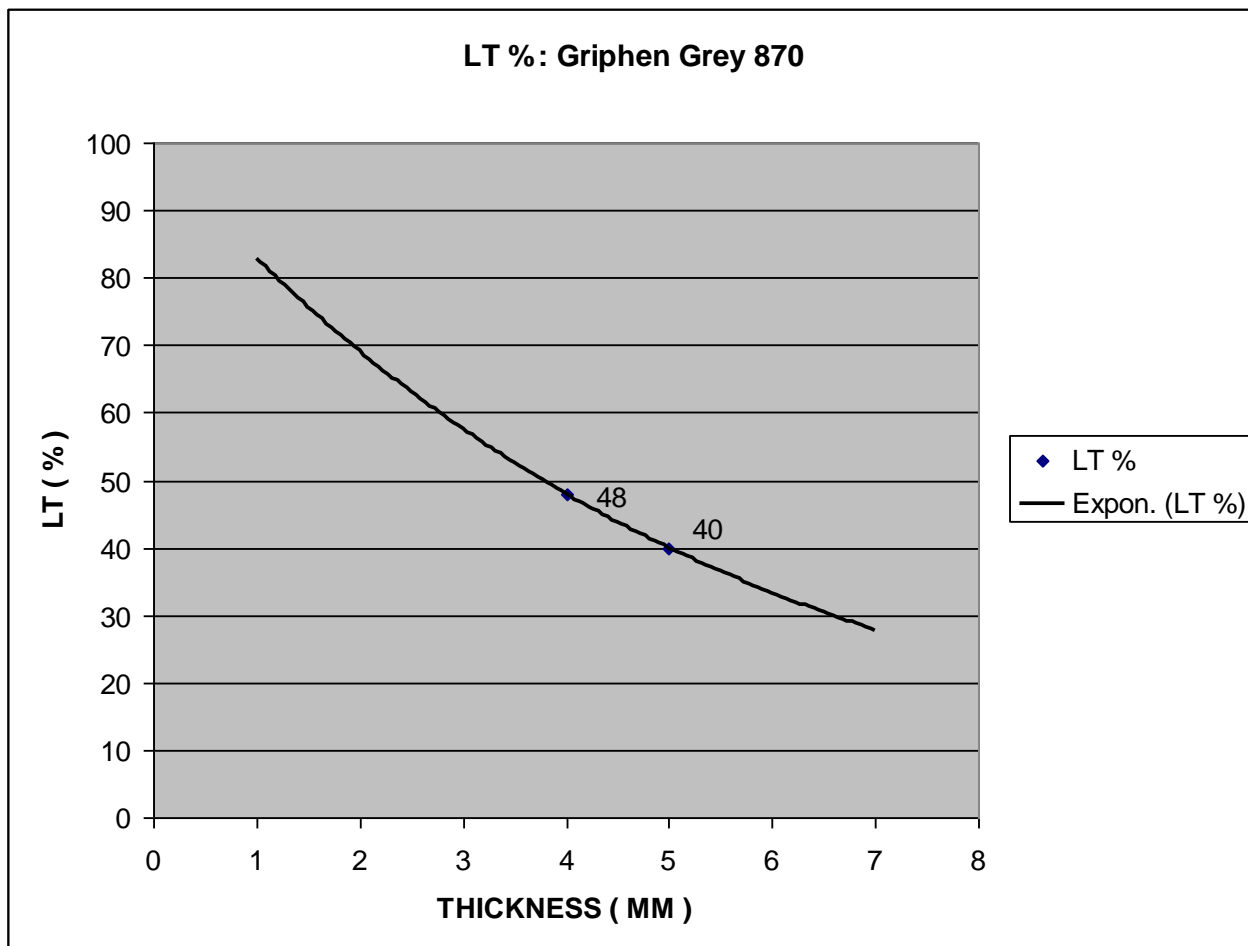

# Griphen® Grey 870

Typical light transmissions for Griphen® Grey 870:

These are typical light transmissions.

Product specification allows for a tolerance on these values.

Light transmission is measured to ASTM D1003.