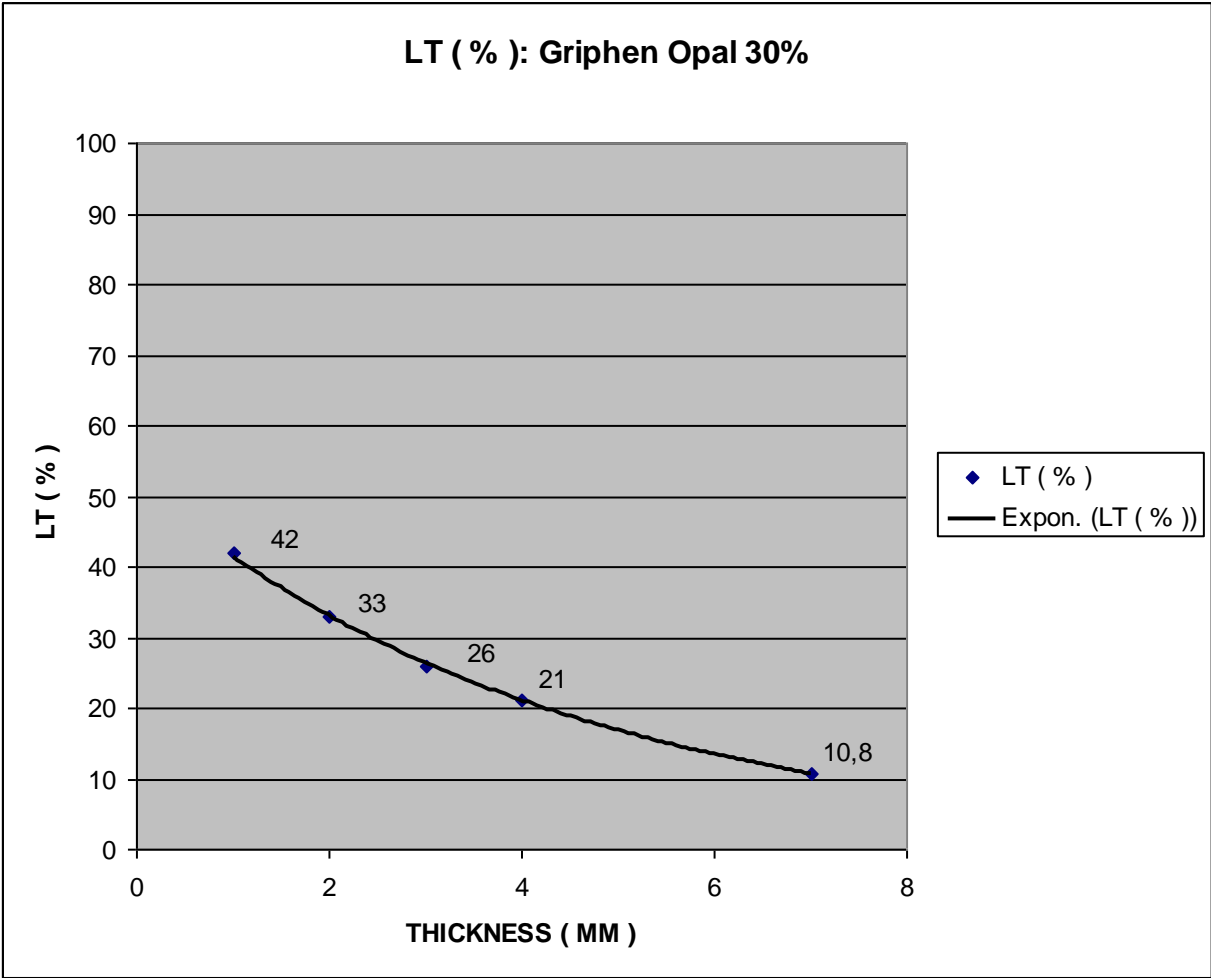

Griphen® Opal 30

Typical light transmissions for Griphen® Opal 30:

These are typical light transmissions.

Product specification allows for a tolerance on these values.

Light transmission is measured to ASTM D1003.