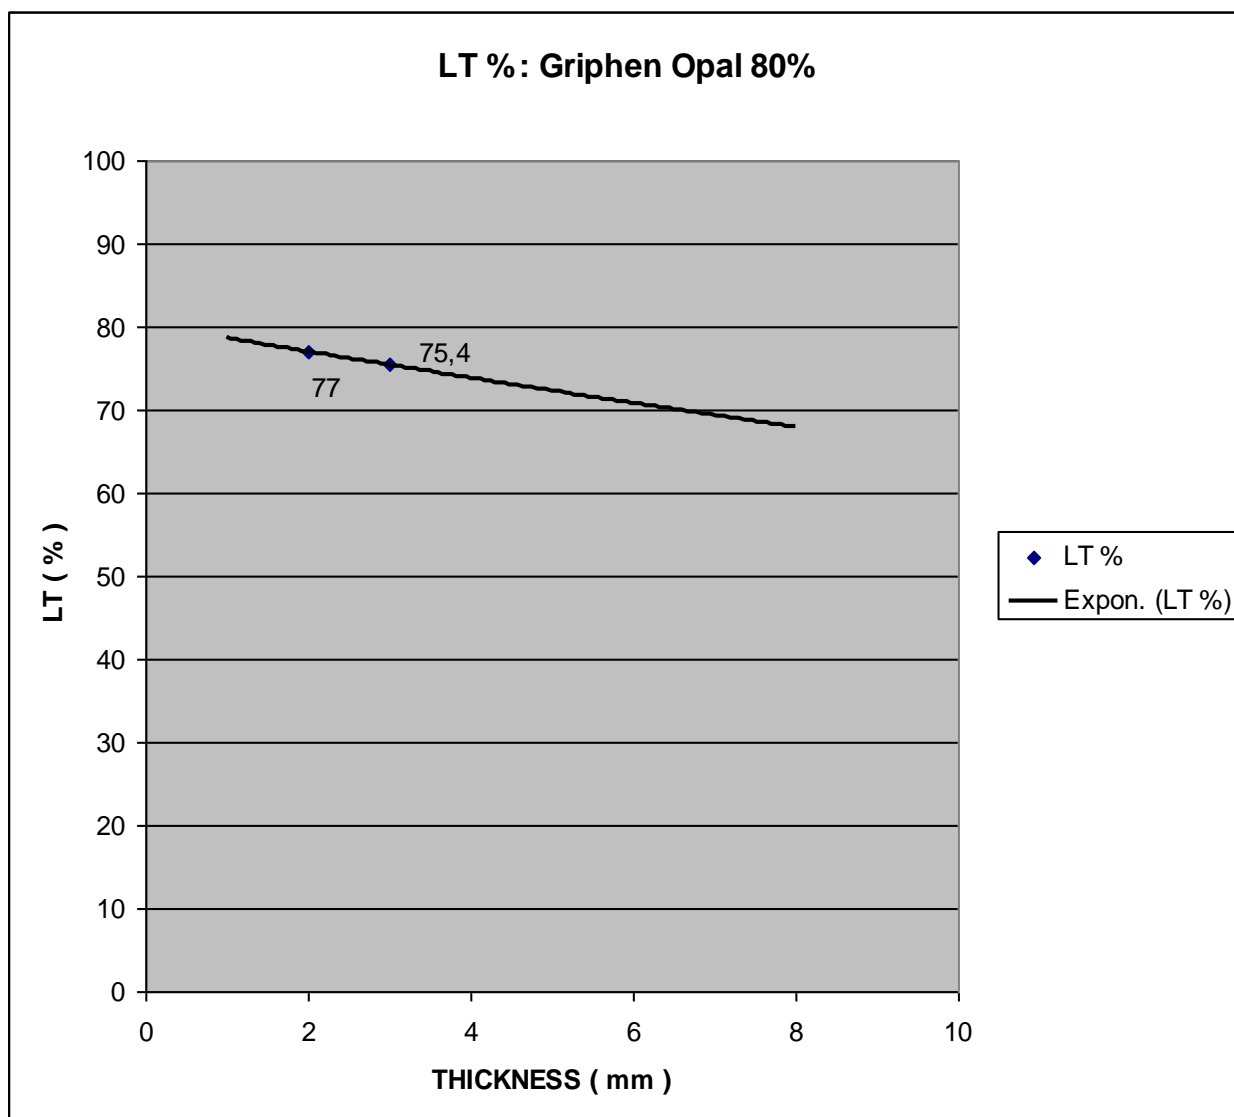

Griphen® Opal 80

Typical light transmissions for Griphen® Opal 80:

These are typical light transmissions.

Product specification allows for a tolerance on these values.

Light transmission is measured to ASTM D1003.